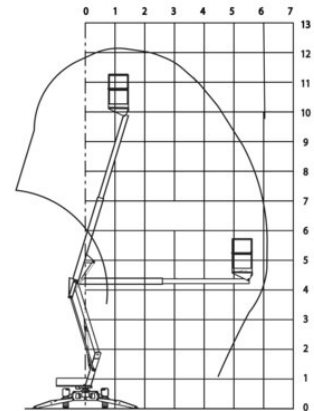

Trailer-mounted Platform Lift MA 12

Trailer Mounted Platforms

Product features

- Hydraulic outriggers
- Device width can be reduced to 1.10m

Technical data

Max. Working Height	12.2 m
Max. Platform Height	10.2 m
Slewing	360°
Platform length	0.65 m
Platform width	1.1 m
Stabiliser width	3.55 m
Transport length	4.5 m
Transport width	1.55 m
Height	1.9 m
Gross weight	1,500 kg
Drive	230 V Netzanschluß