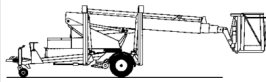

# Trailer-mounted Platform Lift MA 18

### Technical data

<b>Max. Working Height</b>	18 m
<b>Max. Platform Height</b>	16 m
<b>Platform length</b>	0.7 m
<b>Platform width</b>	1.2 m
<b>Platform rotation</b>	2 x 45°
<b>Stabiliser width</b>	4.3 m
<b>Transport length</b>	7.6 m
<b>Transport width</b>	1.77 m
<b>Height</b>	2.2 m
<b>Gross weight</b>	1,790 kg
<b>Drive</b>	230 V / Batterie