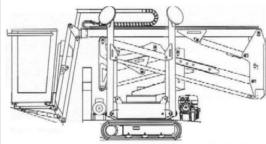

# Crawler Boom MT 140R

Special-Purpose Work Platforms

## Product features

- Tracked chassis with outriggers
- Non marking rubber chain
- Basket jib
- Leveling in slope possible

## Technical data

<b>Max. Working Height</b>	14 m
<b>Max. Platform Height</b>	12 m
<b>Slewing</b>	300°
<b>Platform length</b>	0.8 m
<b>Platform width</b>	0.8 m
<b>Capacity</b>	120 kg
<b>Stabiliser width</b>	3.19 m
<b>Transport length</b>	4 m
<b>Transport width</b>	0.85 m
<b>Height</b>	2.05 m
<b>Gross weight</b>	1,700 kg
<b>Drive</b>	Benzin / E-Motor 220V