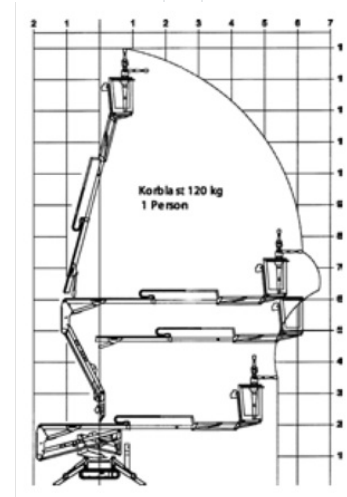

# Crawler Boom MT 140R

Special-Purpose Work Platforms

## Technical data

<b>Max. Working Height</b>	14 m
<b>Max. Platform Height</b>	12 m
<b>Slewing</b>	300°
<b>Platform length</b>	0.8 m
<b>Platform width</b>	0.8 m
<b>Capacity</b>	120 kg
<b>Stabiliser width</b>	3.19 m
<b>Transport length</b>	4 m
<b>Transport width</b>	0.85 m
<b>Height</b>	2.05 m
<b>Gross weight</b>	1,700 kg
<b>Drive</b>	Benzin / E-Motor 220V