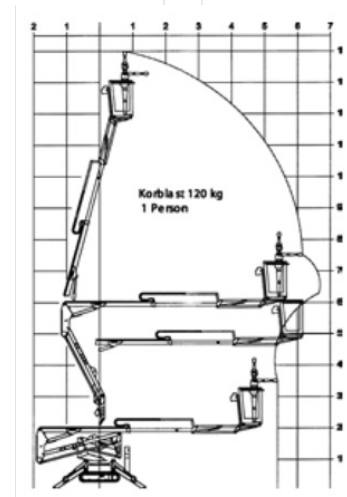

Crawler Boom MT 140R

Special-Purpose Work Platforms

Product features

- Tracked chassis with outriggers
- Non marking rubber chain
- Basket jib
- Leveling in slope possible

Technical data

Max. Working Height	14 m
Max. Platform Height	12 m
Slewing	300°
Platform length	0.8 m
Platform width	0.8 m
Capacity	120 kg
Stabiliser width	3.19 m
Transport length	4 m
Transport width	0.85 m
Height	2.05 m
Gross weight	1,700 kg
Drive	Benzin / E-Motor 220V