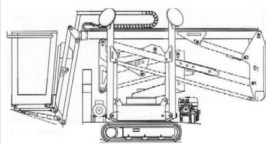

Crawler Boom MT 140R

Special-Purpose Work Platforms

Product features

- Tracked chassis with outriggers
- Non marking rubber chain
- Basket jib
- Leveling in slope possible

Technical data

Max. Working Height	14 m
Max. Platform Height	12 m
Slewing	300°
Platform length	0.8 m
Platform width	0.8 m
Capacity	120 kg
Stabiliser width	3.19 m
Transport length	4 m
Transport width	0.85 m
Height	2.05 m
Gross weight	1,700 kg
Drive	Benzin / E-Motor 220V