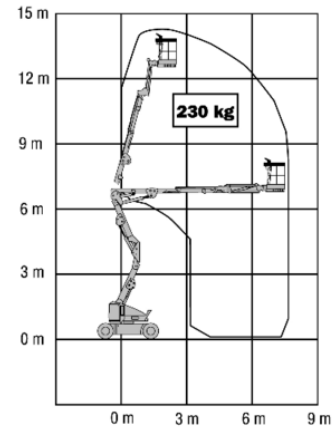

Articulated Boom Lift MT 142N

Telescope Work Platforms

Product features

- Battery drive
- Without outriggers
- With rotatable basket
- laterally movable basket arm

Technical data

Max. Working Height	14.2 m
Max. Platform Height	12.2 m
Slewing	360°
Platform length	152 cm
Platform width	76 cm
Capacity	230 kg
Platform rotation	2x75° Korbarm drehbar
Transport length	5.2 m
Transport width	1.5 m
Height	2 m
Gross weight	6,985 kg
Drive	Batterie
Inclination across	3 °
Inclination along	3 °