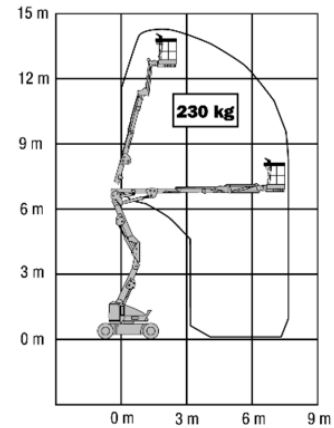

Articulated Boom Lift MT 142N

Telescope Work Platforms

Product features

- Battery drive
- Without outriggers
- With rotatable basket
- laterally movable basket arm

Technical data

Max. Working Height	14.2 m
Max. Platform Height	12.2 m
Slewing	360°
Platform length	152 cm
Platform width	76 cm
Capacity	230 kg
Platform rotation	2x75° Korbarm drehbar
Transport length	5.2 m
Transport width	1.5 m
Height	2 m
Gross weight	6,985 kg
Drive	Batterie
Inclination across	3 °
Inclination along	3 °