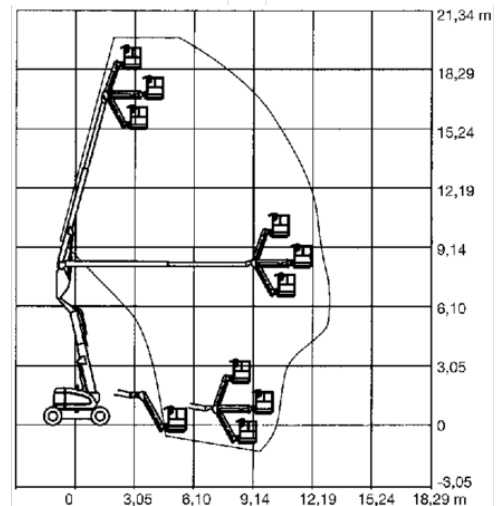

Articulated Boom Lift MT 203DAJ

Telescope Work Platforms

Product features

- Without outriggers
- With rotatable basket
- All wheel drive
- Basket jib
- Diesel all wheel drive

Technical data

Max. Working Height	20.3 m
Max. Platform Height	18.3 m
Slewing	endlos
Platform length	0.93 m
Platform width	2.44 m
Capacity	230 kg
Platform rotation	2 x 90°
Transport length	8.66 m
Transport width	2.45 m
Height	2.51 m
Gross weight	11,024 kg
Drive	Diesel-Allrad
Inclination across	3 °
Inclination along	3 °