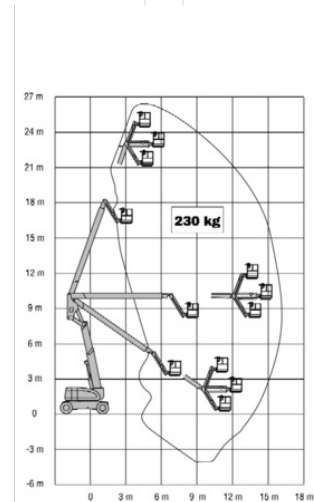

# Articulated Boom Lift MT 263DA

### Technical data

<b>Max. Working Height</b>	26.3 m
<b>Max. Platform Height</b>	24.3 m
<b>Slewing</b>	endlos
<b>Platform length</b>	245 m
<b>Platform width</b>	91.5 m
<b>Capacity</b>	230 kg
<b>Platform rotation</b>	2 x 90°
<b>Transport length</b>	11.13 m
<b>Transport width</b>	2.44 m
<b>Height</b>	2.98 m
<b>Gross weight</b>	15,563 kg
<b>Drive</b>	Diesel-Allrad
<b>Inclination across</b>	3 °
<b>Inclination along</b>	3 °