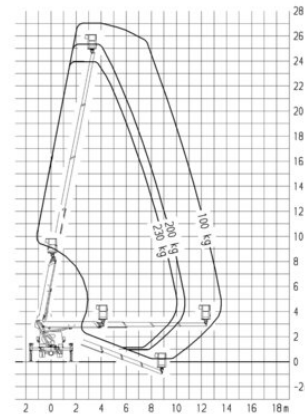

Truck-mounted Platform Lift MTG 27B

Truck Mounted Platforms

Product features

- For self drive with driver`s license "B"
- Self-leveling
- With rotatable basket
- 230 V Powersupply in basket

Technical data

Max. Working Height	27 m
Max. Platform Height	25 m
Platform width	1.4 m
Platform length	0.7 m
Capacity	230 kg
Platform rotation	2 x 90°
Stabiliser width both sides	3.54 m
Transport length	6.75 m
Transport width	2.1 m
Height	3.1 m
Gross weight	3,340 kg