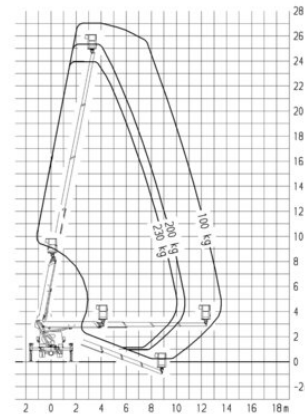

## Truck-mounted Platform Lift MTG 27B

#### Technical data

<b>Max. Working Height</b>	27 m
<b>Max. Platform Height</b>	25 m
<b>Platform width</b>	1.4 m
<b>Platform length</b>	0.7 m
<b>Capacity</b>	230 kg
<b>Platform rotation</b>	2 x 90°
<b>Stabiliser width both sides</b>	3.54 m
<b>Transport length</b>	6.75 m
<b>Transport width</b>	2.1 m
<b>Height</b>	3.1 m
<b>Gross weight</b>	3,340 kg