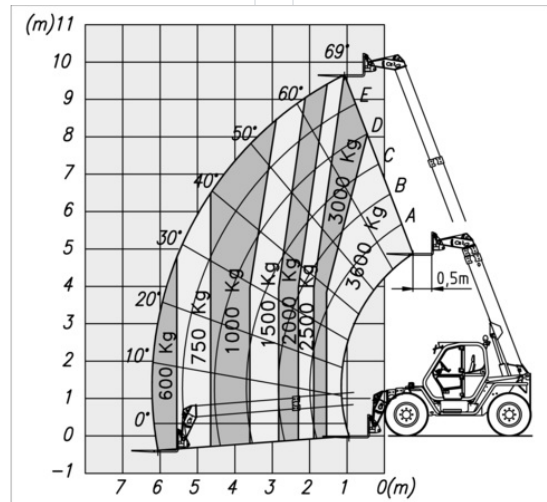

Telehandler MTS 36.10

Telehandlers

Product features

- All wheel drive
- Diesel all wheel drive
- Incl. 1,20m long forks
- Platform length to 7,20

Technical data

Lifting height	9.8 m
Capacity	3,600 kg
Lifting height with full capacity	8 m
Capacity at full lift height	3,000 kg
Outreach with full capacity	1.6 m
Max. capacity at full outreach	600 kg
Transport length	5.65 m
Transport width	2.23 m
Height	2.45 m
Gross weight	8,400 kg
Drive	Diesel-Allrad