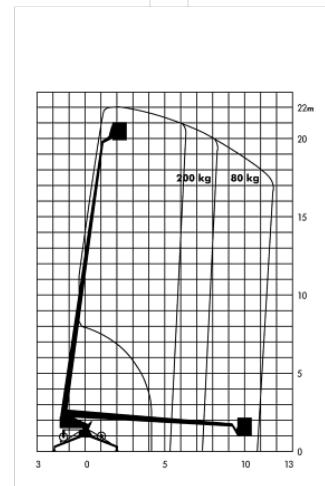

Special Platform Lift MA 22N

Special-Purpose Work Platforms

Product features

- Hydraulic drive
- With rotatable basket
- Hydraulic outriggers

Technical data

Max. Working Height	21.9 m
Max. Platform Height	19.9 m
Slewing	endlos
Platform length	1.18 m
Platform width	0.7 m
Capacity	200 kg
Platform rotation	2 x 60°
Stabiliser width	0 m
Transport length	7.2 m
Transport width	1.2 m
Height	2 m
Gross weight	2,300 kg
Drive	230 V Netzanschluß