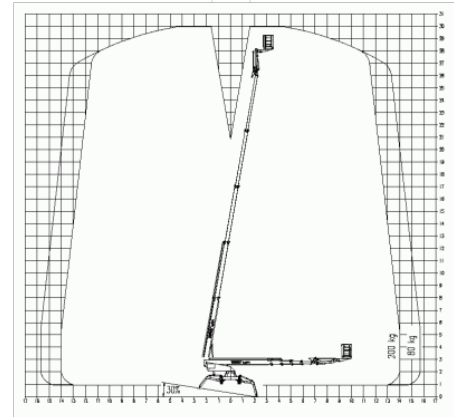

Crawler Boom MT 300R

Special-Purpose Work Platforms

Product features

- Tracked chassis,
- Leveling in slope possible
- All wheel drive
- All wheel/elektro drive
- Basket arm

Technical data

Max. Working Height	30 m
Max. Platform Height	28 m
Slewing	450°
Platform length	1.2 m
Platform width	0.79 m
Capacity	200 kg
Platform rotation	2x90°
Stabiliser width	3.25 m
Transport length	7.25 m
Transport width	1.6 m
Height	2 m
Gross weight	4,230 kg
Drive	230V bzw. Diesel