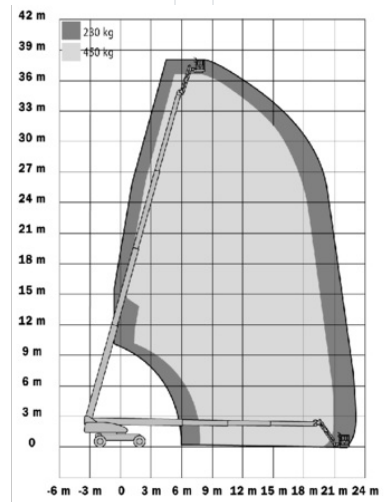

Telescopic Boom Lift MT 385DA

Telescope Work Platforms

Product features

- Without outriggers
- With rotatable basket
- All wheel drive
- laterally movable basket arm
- Diesel all wheel drive

Technical data

Max. Working Height	38.5 m
Max. Platform Height	36.5 m
Slewing	endlos
Platform length	2.44 m
Platform width	0.92 m
Capacity	450 kg
Platform rotation	2x90° + 2x90° Korbarn
Transport length	10.64 m
Transport width	2.5 m
Height	3.09 m
Gross weight	18,239 kg
Drive	Diesel-Allrad
Inclination across	5 °
Inclination along	5 °