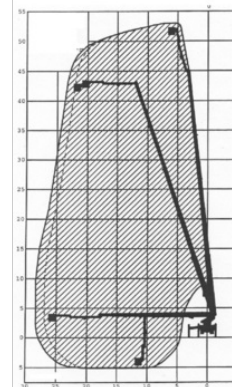

## Technical data

<b>Max. Working Height</b>	53 m
<b>Max. Platform Height</b>	50.6 m
<b>Slewing</b>	560°
<b>Platform width</b>	0.9 m
<b>Platform length</b>	2.45 m
<b>Capacity</b>	400 kg
<b>Platform rotation</b>	2 x 75°
<b>Min. Stabilizer Width</b>	3.18 m
<b>Stabiliser width both sides</b>	6.4 m
<b>Transport length</b>	12.23 m
<b>Transport width</b>	2.5 m
<b>Height</b>	3.95 m
<b>Gross weight</b>	31,710 kg