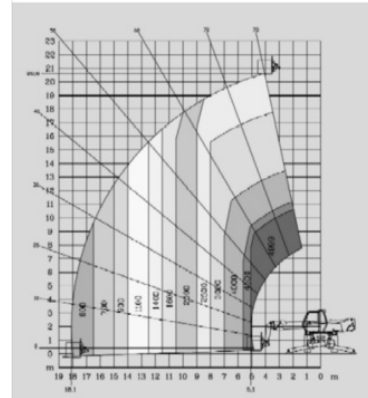

Telehandler MTS 50.21R

Telehandlers

Product features

- All wheel drive
- With rotatable outriggers
- Diesel all wheel drive
- Incl. 1,20m long forks
- Platform length to 7,20

Technical data

| | |
|--|---------------|
| Lifting height | 20.4 m |
| Capacity | 4,999 kg |
| Lifting height with full capacity | 10.5 m |
| Capacity at full lift height | 2,500 kg |
| Outreach with full capacity | 5.1 m |
| Max. capacity at full outreach | 600 kg |
| Transport length | 8.12 m |
| Transport width | 2.4 m |
| Height | 3.25 m |
| Gross weight | 17,500 kg |
| Drive | Diesel-Allrad |