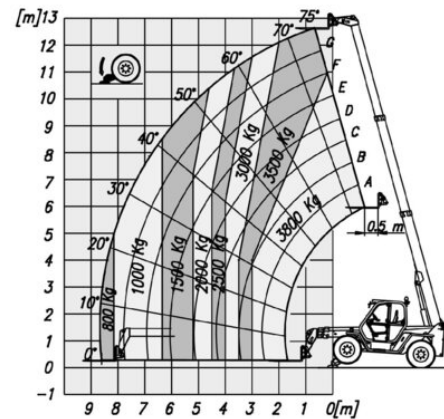

Telehandler MTS 38.13

Telehandlers

Product features

- All wheel drive
- Diesel all wheel drive
- Incl. 1,20m long forks
- Platform length to 7,20

Technical data

Lifting height	12.6 m
Capacity	3,800 kg
Lifting height with full capacity	11 m
Capacity at full lift height	3,500 kg
Outreach with full capacity	3 m
Max. capacity at full outreach	800 kg
Transport length	5.24 m
Transport width	2.22 m
Height	2.44 m
Gross weight	8,650 kg
Drive	Diesel-Allrad