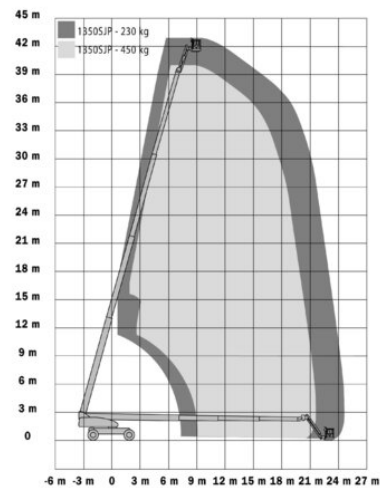

Telescopic Boom Lift MT 431DA

Telescope Work Platforms

Product features

- Without outriggers
- With rotatable basket
- All wheel drive
- laterally movable basket arm
- Diesel all wheel drive

Technical data

Max. Working Height	43.15 m
Max. Platform Height	41.15 m
Slewing	endlos
Platform length	2.44 m
Platform width	0.92 m
Capacity	450 kg
Platform rotation	2x90° + 2x90° Korbarn
Transport length	11.86 m
Transport width	2.5 m
Height	3.05 m
Gross weight	20,300 kg
Drive	Diesel-Allrad
Inclination across	5 °
Inclination along	5 °