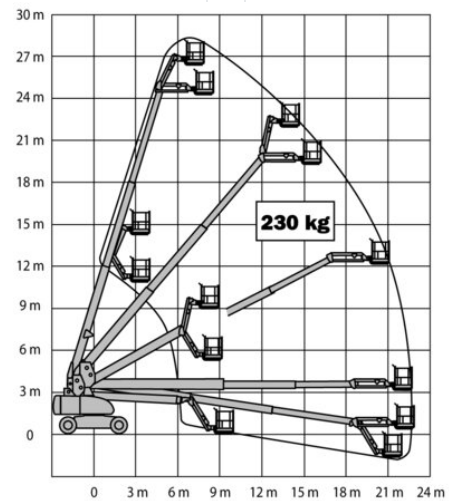

Telescopic Boom Lift MT 282DA

Telescope Work Platforms

Product features

- Without outriggers
- With rotatable basket
- All wheel drive
- Basket jib
- Diesel all wheel drive

Technical data

Max. Working Height	28.2 m
Max. Platform Height	26.2 m
Slewing	360°
Platform length	0.91 m
Platform width	2.44 m
Capacity	230 kg
Platform rotation	2 x 80°
Transport length	12.2 m
Transport width	2.6 m
Height	3.05 m
Gross weight	17,100 kg
Drive	Diesel-Allrad
Inclination across	4 °
Inclination along	4 °