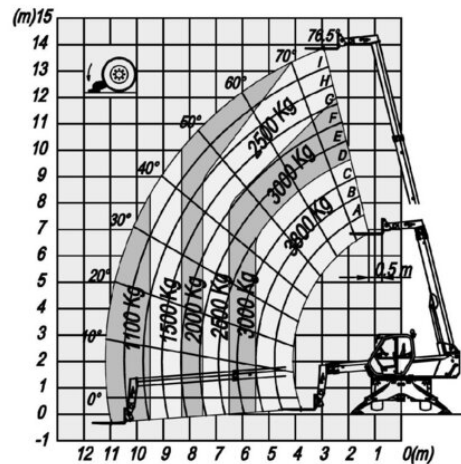

Telehandler MTS 38.14R

Telehandlers

Product features

- With rotatable outriggers 415°
- All wheel drive
- Diesel all wheel drive
- Incl. 1,20m long forks
- Platform length to 7,20

Technical data

Lifting height	14 m
Capacity	3,800 kg
Lifting height with full capacity	9.7 m
Capacity at full lift height	2,500 kg
Outreach with full capacity	5.5 m
Max. capacity at full outreach	1,100 kg
Transport length	5.75 m
Transport width	2.24 m
Height	2.8 m
Gross weight	12,650 kg
Drive	Diesel-Allrad