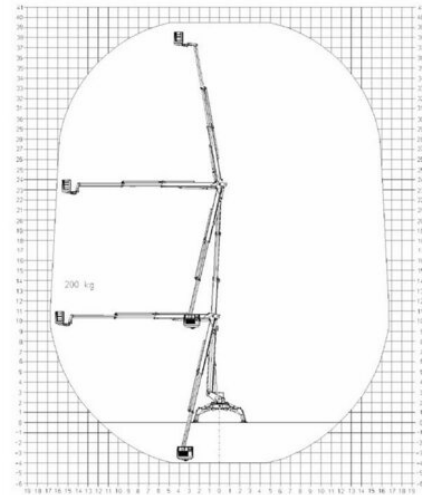

Crawler Boom MT 400R

Special-Purpose Work Platforms

Product features

- Tracked chassis/non marking - with outriggers
- Leveling in slope possible
- All wheel drive
- All wheel/elektro drive
- Large basket (1,80 x 1,80)

Technical data

Max. Working Height	39.5 m
Max. Platform Height	37.5 m
Slewing	450°
Platform length	1.5 m
Platform width	0.8 m
Capacity	400 kg
Platform rotation	2x90°
Height	1.98 m
Gross weight	11,700 kg
Drive	Diesel bzw. 400 V