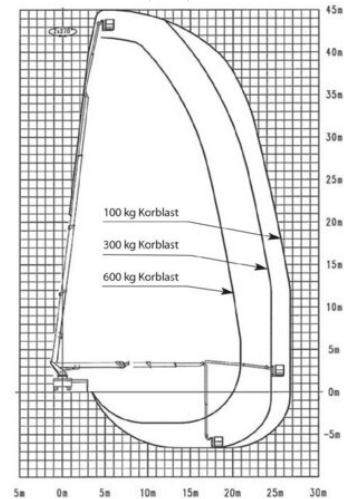

Truck-mounted Platform Lift MTG 45

Truck Mounted Platforms

Product features

- Operator
- With rotatable basket
- 230 V Powersupply in basket
- High pressure connection for water or air
- Connection to the basket

Technical data

Max. Working Height	45 m
Max. Platform Height	43 m
Slewing	540°
Platform width	1.05 m
Platform length	3.88 m
Capacity	600 kg
Platform rotation	2 x 80°
Min. Stabilizer Width	2.51 m
Stabiliser width both sides	6.2 m
Transport length	9.95 m
Transport width	2.5 m
Height	3.94 m
Gross weight	17,650 kg