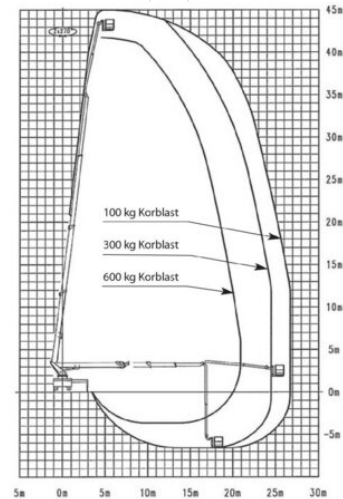

Truck-mounted Platform Lift MTG 45

Truck Mounted Platforms

Product features

- Operator
- With rotatable basket
- 230 V Powersupply in basket
- High pressure connection for water or air
- Connection to the basket

Technical data

Max. Working Height	45 m
Max. Platform Height	43 m
Slewing	540°
Platform width	1.05 m
Platform length	3.88 m
Capacity	600 kg
Platform rotation	2 x 80°
Min. Stabilizer Width	2.51 m
Stabiliser width both sides	6.2 m
Transport length	9.95 m
Transport width	2.5 m
Height	3.94 m
Gross weight	17,650 kg