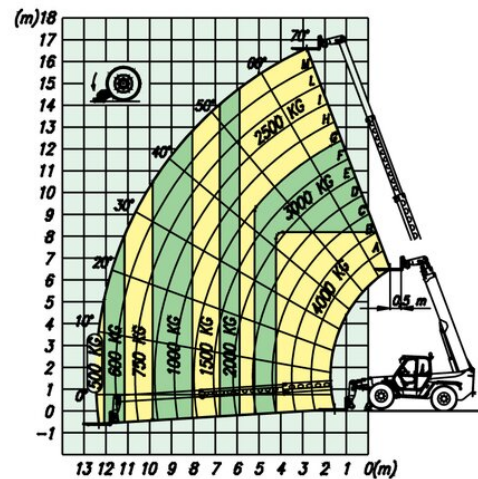

Telehandler MTS 40.17

Telehandlers

Product features

- All wheel drive
- Diesel all wheel drive

Technical data

Lifting height	16.7 m
Capacity	4,000 kg
Lifting height with full capacity	8 m
Capacity at full lift height	2,500 kg
Outreach with full capacity	4 m
Max. capacity at full outreach	500 kg
Transport length	5.78 m
Transport width	2.4 m
Height	2.51 m
Gross weight	11,670 kg
Drive	Diesel-Allrad