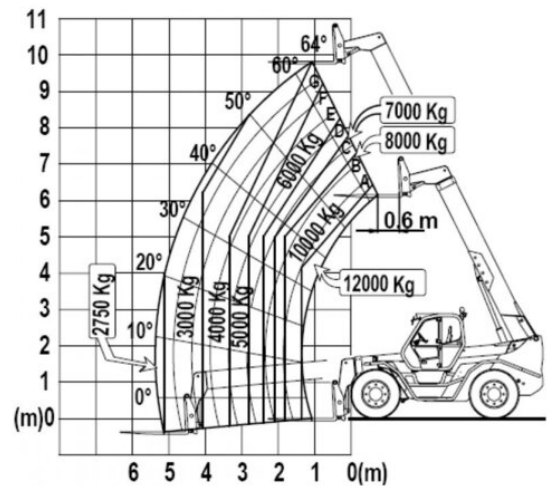

Telehandler MTS 120.10

Telehandlers

Product features

- All wheel drive
- Diesel all wheel drive

Technical data

| | |
|--|---------------|
| Lifting height | 9.8 m |
| Capacity | 12,000 kg |
| Lifting height with full capacity | 6.3 m |
| Capacity at full lift height | 5,000 kg |
| Outreach with full capacity | 1.5 m |
| Max. capacity at full outreach | 2,750 kg |
| Transport length | 5.9 m |
| Transport width | 2.4 m |
| Height | 2.85 m |
| Gross weight | 15,850 kg |
| Drive | Diesel-Allrad |