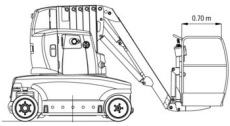

Personal Lift MT 120N

Special-Purpose Work Platforms

Product features

- Battery drive
- Without outriggers
- non marking tyres

Technical data

Max. Working Height	12 m
Max. Platform Height	10 m
Slewing	343°
Platform length	1.1 m
Platform width	0.7 m
Capacity	200 kg
Transport length	3.85 m
Transport width	1.2 m
Height	1.99 m
Gross weight	5,200 kg
Drive	Batterie