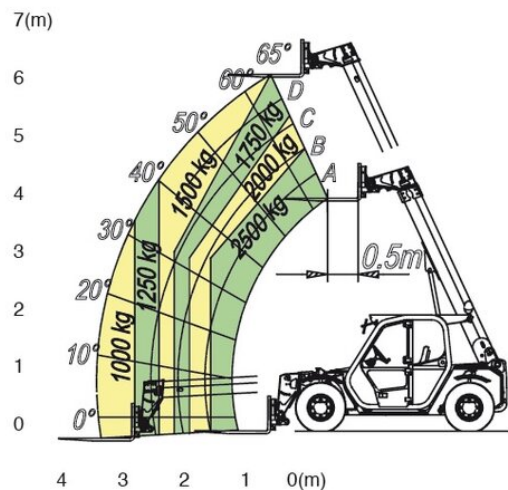

Telehandler MTS 25.6

Telehandlers

Product features

- All wheel drive
- Diesel all wheel drive
- Incl. 1,20m long forks
- Platform length to 7,20

Technical data

Lifting height	6 m
Capacity	2,500 kg
Lifting height with full capacity	4 m
Capacity at full lift height	1,750 kg
Outreach with full capacity	1 m
Max. capacity at full outreach	1,000 kg
Transport length	3.9 m
Transport width	1.8 m
Height	1.9 m
Gross weight	5,200 kg
Drive	Diesel-Allrad