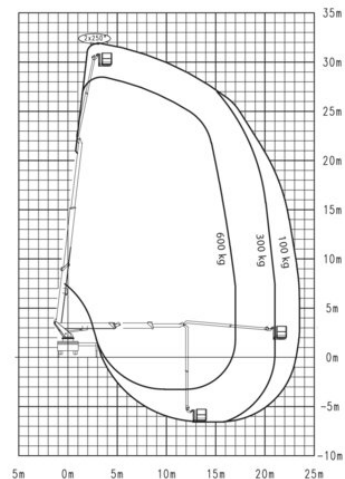

Truck-mounted Platform Lift MTG 32

Truck Mounted Platforms

Product features

- Operator
- With rotatable basket
- 230 V Powersupply in basket
- High pressure connection for water or air
- Connection to the basket

Technical data

Max. Working Height	32 m
Max. Platform Height	30 m
Slewing	540°
Platform width	1.05 m
Platform length	3.88 m
Capacity	600 kg
Platform rotation	2 x 85°
Min. Stabilizer Width	2.51 m
Stabiliser width both sides	6.2 m
Transport length	8.4 m
Transport width	2.5 m
Height	3.54 m
Gross weight	11,700 kg