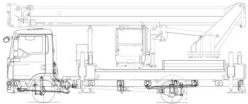

# Truck-mounted Platform Lift MTG 32

### Technical data

<b>Max. Working Height</b>	32 m
<b>Max. Platform Height</b>	30 m
<b>Slewing</b>	540°
<b>Platform width</b>	1.05 m
<b>Platform length</b>	3.88 m
<b>Capacity</b>	600 kg
<b>Platform rotation</b>	2 x 85°
<b>Min. Stabilizer Width</b>	2.51 m
<b>Stabiliser width both sides</b>	6.2 m
<b>Transport length</b>	8.4 m
<b>Transport width</b>	2.5 m
<b>Height</b>	3.54 m
<b>Gross weight</b>	11,700 kg