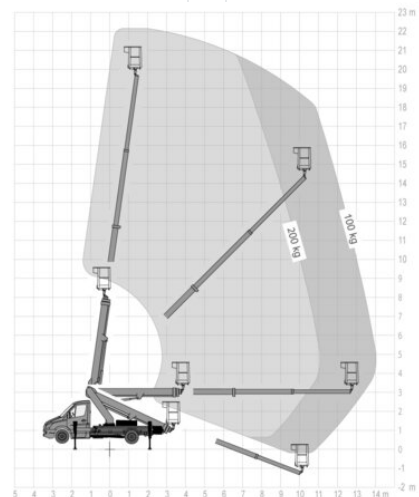

Truck-mounted Platform Lift MTG 22R

Truck Mounted Platforms

Product features

- For self drive with driver`s license "B"
- Self-leveling
- With rotatable basket
- 230 V Powersupply in basket

Technical data

Max. Working Height	22.1 m
Max. Platform Height	20.1 m
Slewing	450°
Platform width	1.4 m
Platform length	0.7 m
Capacity	200 kg
Platform rotation	2x 55 °
Stabiliser width both sides	3.54 m
Transport length	6.45 m
Transport width	2.1 m
Height	2.98 m
Gross weight	3,340 kg