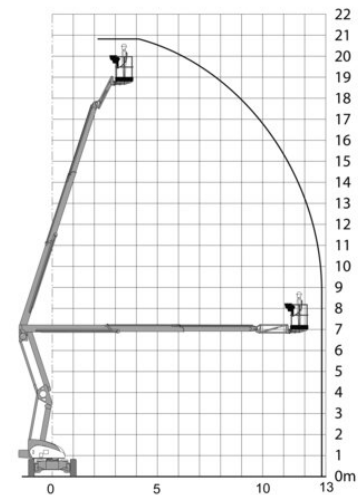

### Technical data

<b>Max. Working Height</b>	20.8 m
<b>Max. Platform Height</b>	18.8 m
<b>Slewing</b>	360°
<b>Platform length</b>	1.8 m
<b>Platform width</b>	0.85 m
<b>Capacity</b>	225 kg
<b>Platform rotation</b>	+/- 75°
<b>Transport length</b>	6.5 m
<b>Transport width</b>	2.3 m
<b>Height</b>	2.1 m
<b>Gross weight</b>	6,613 kg
<b>Drive</b>	Hybrid
<b>Inclination across</b>	4 °
<b>Inclination along</b>	4 °