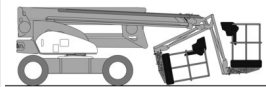

### Technical data

<b>Max. Working Height</b>	20.8 m
<b>Max. Platform Height</b>	18.8 m
<b>Slewing</b>	360°
<b>Platform length</b>	1.8 m
<b>Platform width</b>	0.85 m
<b>Capacity</b>	225 kg
<b>Platform rotation</b>	+/- 75°
<b>Transport length</b>	6.5 m
<b>Transport width</b>	2.3 m
<b>Height</b>	2.1 m
<b>Gross weight</b>	6,613 kg
<b>Drive</b>	Hybrid
<b>Inclination across</b>	4 °
<b>Inclination along</b>	4 °