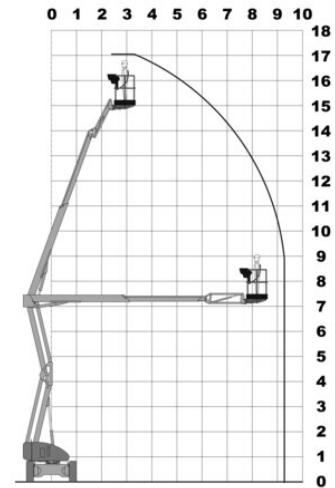

# Articulated Boom Lift MT 170HA

### Technical data

<b>Max. Working Height</b>	17 m
<b>Max. Platform Height</b>	15 m
<b>Slewing</b>	360°
<b>Platform length</b>	1.8 m
<b>Platform width</b>	0.85 m
<b>Capacity</b>	225 kg
<b>Platform rotation</b>	2x85°
<b>Transport length</b>	6.35 m
<b>Transport width</b>	2 m
<b>Height</b>	2.1 m
<b>Gross weight</b>	5,100 kg
<b>Drive</b>	Diesel u. E-Motor
<b>Inclination across</b>	4 °
<b>Inclination along</b>	4 °