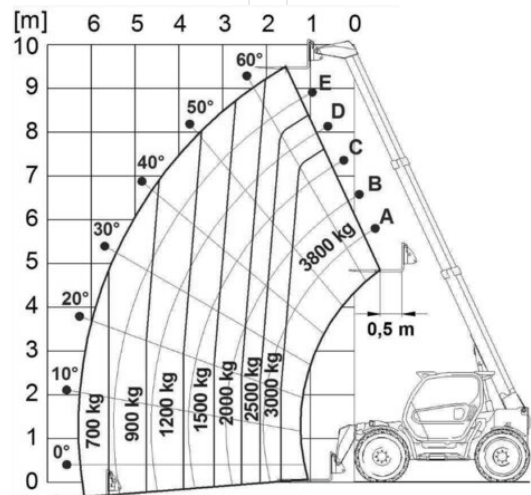

Telehandler MTS 38.10

Telehandlers

Product features

- All wheel drive
- Diesel all wheel drive
- Incl. 1,20m long forks
- Platform length to 7,20

Technical data

Lifting height	9.6 m
Capacity	3,800 kg
Lifting height with full capacity	7 m
Capacity at full lift height	2,500 kg
Outreach with full capacity	1.6 m
Max. capacity at full outreach	700 kg
Transport length	4.49 m
Transport width	2.25 m
Height	2.53 m
Gross weight	8,350 kg
Drive	Diesel-Allrad