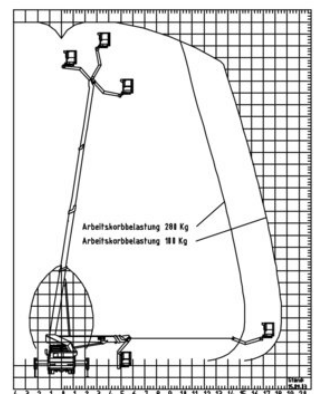

Truck-mounted Platform Lift MTG 30

Truck Mounted Platforms

Product features

- For self drive with driver's license "C"
- With rotatable basket
- 230 V +24V Powersupply in basket
- Basket jib

Technical data

Max. Working Height	30 m
Slewing	2 x 270°
Platform width	0.8 m
Platform length	1.8 m
Capacity	350 kg
Platform rotation	2 x 85°
Min. Stabilizer Width	2.5 m
Stabiliser width both sides	5 m
Transport length	7.6 m
Transport width	2.5 m
Height	3.45 m
Gross weight	8,800 kg