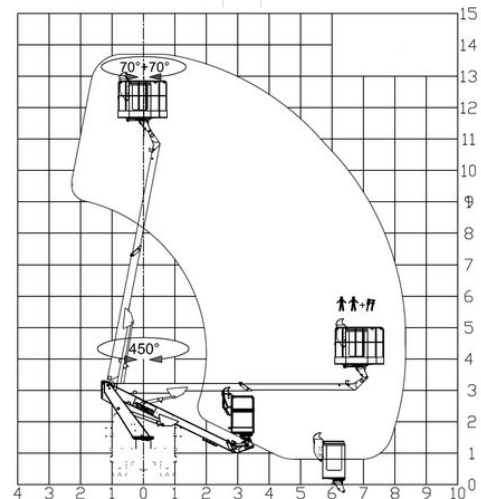

Truck-mounted Platform Lift MTG 14

Truck Mounted Platforms

Product features

- For self drive with driver's license "B"
- Hydraulic outriggers
- With rotatable basket

Technical data

Max. Working Height	13.8 m
Max. Platform Height	11.8 m
Platform width	1.4 m
Platform length	0.7 m
Capacity	200 kg
Stabiliser width	2.3 m
Transport length	6.68 m
Transport width	2.21 m
Height	2.98 m
Gross weight	3,490 kg