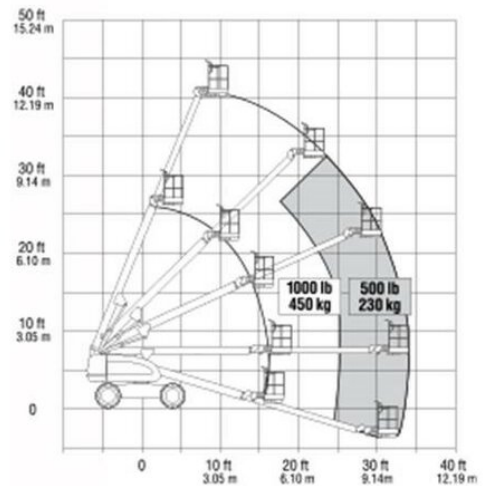

Telescopic Boom Lift MT 142DA+

Telescope Work Platforms

Product features

- Dieselhydraulic all wheel drive
- Without outriggers
- With rotatable basket
- All wheel drive

Technical data

Max. Working Height	14.2 m
Max. Platform Height	12.2 m
Slewing	360°
Platform length	2.4 m
Platform width	0.9 m
Capacity	450 kg
Platform rotation	45°
Transport length	7.5 m
Transport width	2.35 m
Height	2.5 m
Gross weight	6,674 kg
Drive	Diesel-Allrad
Inclination across	5 °
Inclination along	5 °