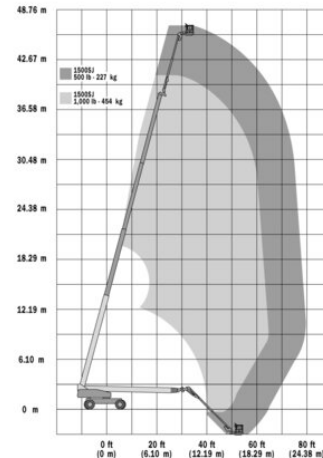

Telescopic Boom Lift MT 477DA

Telescope Work Platforms

Product features

- Without outriggers
- With rotatable basket
- All wheel steering
- Diesel all wheel drive

Technical data

Max. Working Height	47.75 m
Max. Platform Height	45.75 m
Slewing	endlos
Platform length	2.45 m
Platform width	0.92 m
Capacity	450 kg
Platform rotation	2 x 85°
Transport length	13.1 m
Transport width	2.49 m
Height	3.03 m
Gross weight	21,560 kg
Drive	Diesel - Allrad
Inclination across	4 °
Inclination along	4 °