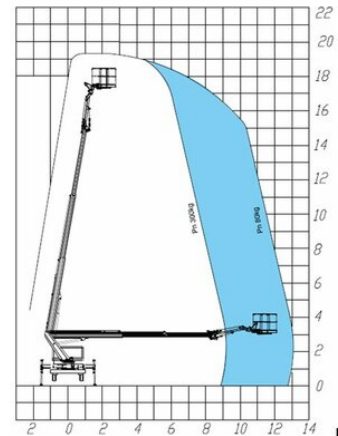

# Truck-mounted Platform Lift MTG 19,5KI

### Technical data

<b>Max. Working Height</b>	19.35 m
<b>Max. Platform Height</b>	17.35 m
<b>Slewing</b>	2 x 350°
<b>Platform width</b>	0.769 m
<b>Platform length</b>	1.39 m
<b>Capacity</b>	300 kg
<b>Platform rotation</b>	2 x 90°
<b>Stabiliser width both sides</b>	3.95 m
<b>Transport length</b>	7.04 m
<b>Transport width</b>	2.2 m
<b>Height</b>	3.1 m