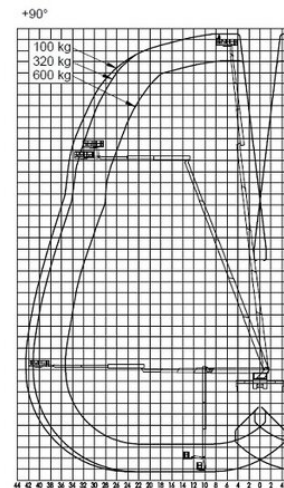

Truck-mounted Platform Lift MTG 65

Truck Mounted Platforms

Product features

- Operator
- With rotatable work basket/cantileverarm
- 230/400 V Powersupply in basket
- High pressure connection for water or air
- Genator for 230/400 V

Technical data

Max. Working Height	65 m
Max. Platform Height	63 m
Slewing	2 x 250°
Platform width	2.44 m
Platform length	1 m
Capacity	580 kg
Platform rotation	2 x 220°
Stabiliser width both sides	8.97 m
Transport length	12 m
Transport width	2.55 m
Height	3.94 m
Gross weight	30,880 kg