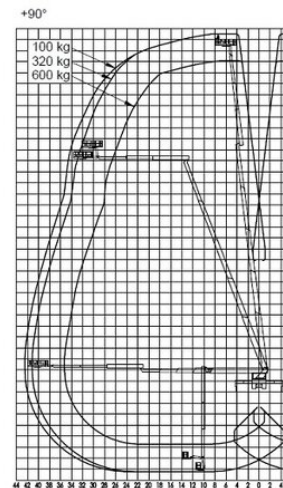

Truck-mounted Platform Lift MTG 65

Truck Mounted Platforms

Product features

- Operator
- With rotatable work basket/cantileverarm
- 230/400 V Powersupply in basket
- High pressure connection for water or air
- Genator for 230/400 V

Technical data

Max. Working Height	65 m
Max. Platform Height	63 m
Slewing	2 x 250°
Platform width	2.44 m
Platform length	1 m
Capacity	580 kg
Platform rotation	2 x 220°
Stabiliser width both sides	8.97 m
Transport length	12 m
Transport width	2.55 m
Height	3.94 m
Gross weight	30,880 kg