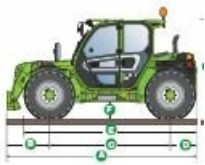

Telehandler MTS 33.9

Telehandlers

Product features

- All wheel drive
- Diesel all wheel drive

Technical data

Lifting height	8.6 m
Capacity	3,300 kg
Lifting height with full capacity	6.2 m
Capacity at full lift height	600 kg
Outreach with full capacity	1.6 m
Max. capacity at full outreach	600 kg
Transport length	4.37 m
Transport width	2.25 m
Height	2.25 m
Gross weight	6,700 kg
Drive	Diesel-Allrad