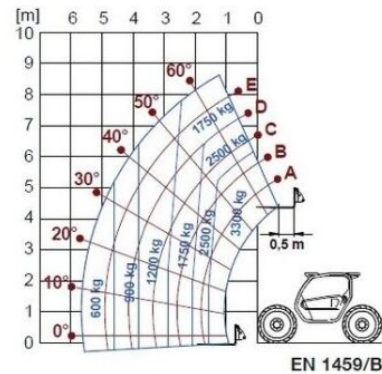

Telehandler MTS 33.9

Telehandlers

Product features

- All wheel drive
- Diesel all wheel drive

Technical data

Lifting height	8.6 m
Capacity	3,300 kg
Lifting height with full capacity	6.2 m
Capacity at full lift height	600 kg
Outreach with full capacity	1.6 m
Max. capacity at full outreach	600 kg
Transport length	4.37 m
Transport width	2.25 m
Height	2.25 m
Gross weight	6,700 kg
Drive	Diesel-Allrad