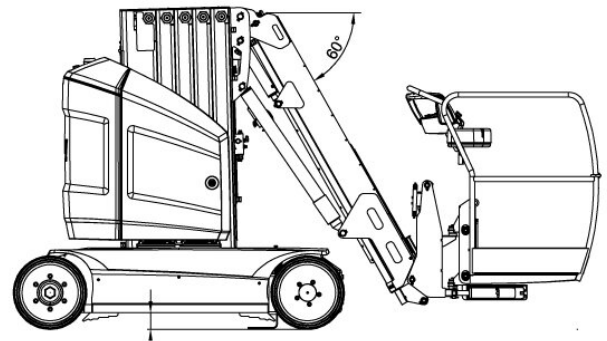

Personal Lift MT 127N

Special-Purpose Work Platforms

Product features

- Battery drive
- Without outriggers
- non marking tyres
- Ideal for heavy areas

Technical data

Max. Working Height	12.65 m
Max. Platform Height	10.65 m
Slewing	345°
Platform length	1.05 m
Platform width	0.7 m
Capacity	200 kg
Transport length	3.65 m
Transport width	1.2 m
Height	1.99 m
Gross weight	4,900 kg
Drive	Batterie