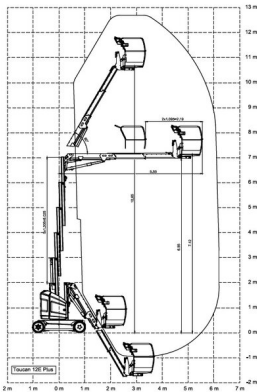

Personal Lift MT 127N

Special-Purpose Work Platforms

Product features

- Battery drive
- Without outriggers
- non marking tyres
- Ideal for heavy areas

Technical data

Max. Working Height	12.65 m
Max. Platform Height	10.65 m
Slewing	345°
Platform length	1.05 m
Platform width	0.7 m
Capacity	200 kg
Transport length	3.65 m
Transport width	1.2 m
Gross weight	4,900 kg
Drive	Batterie