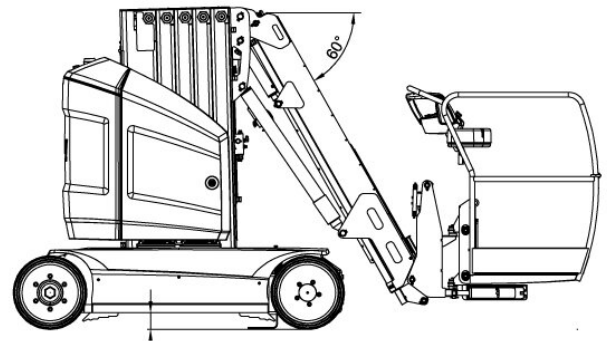

Personal Lift MT 127N

Special-Purpose Work Platforms

Product features

- Battery drive
- Without outriggers
- non marking tyres
- Ideal for heavy areas

Technical data

Max. Working Height	12.65 m
Max. Platform Height	10.65 m
Slewing	345°
Platform length	1.05 m
Platform width	0.7 m
Capacity	200 kg
Transport length	3.65 m
Transport width	1.2 m
Gross weight	4,900 kg
Drive	Batterie