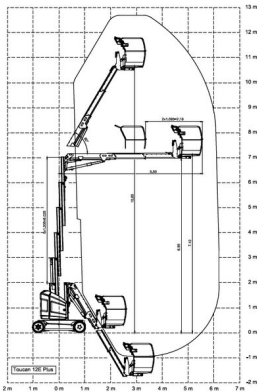

Personal Lift MT 127N

Special-Purpose Work Platforms

Product features

- Battery drive
- Without outriggers
- non marking tyres
- Ideal for heavy areas

Technical data

Max. Working Height	12.65 m
Max. Platform Height	10.65 m
Slewing	345°
Platform length	1.05 m
Platform width	0.7 m
Capacity	200 kg
Transport length	3.65 m
Transport width	1.2 m
Height	1.99 m
Gross weight	4,900 kg
Drive	Batterie