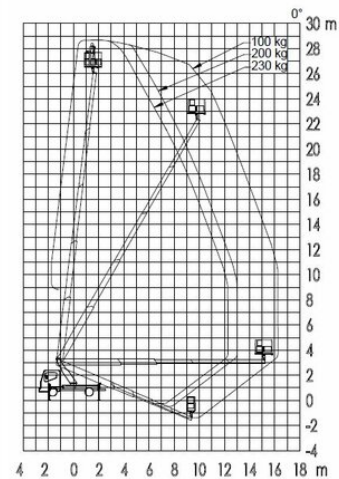

Truck-mounted Platform Lift MTG 28,5B

Truck Mounted Platforms

Product features

- For self drive with driver`s license "B"
- With rotatable basket
- Basket jib

Technical data

Max. Working Height	28.55 m
Max. Platform Height	26.55 m
Slewing	225°
Platform width	1.4 m
Platform length	0.7 m
Capacity	230 kg
Platform rotation	2 x 85°
Min. Stabilizer Width	2.2 m
Stabiliser width both sides	3.66 m
Transport length	6.95 m
Transport width	2.2 m
Height	3.02 m
Gross weight	3,500 kg