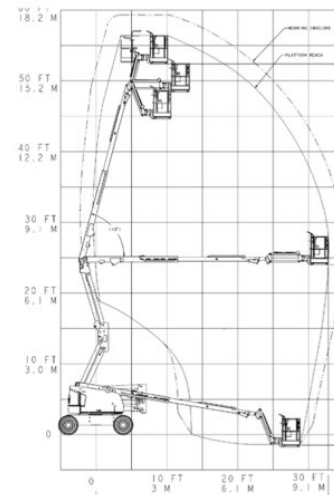

Articulated Boom Lift MT 180DAJ

Telescope Work Platforms

Product features

- Without outriggers
- With rotatable basket
- All wheel drive
- Basket jib
- Diesel all wheel drive

Technical data

Max. Working Height	18 m
Max. Platform Height	16 m
Slewing	355°
Platform length	1.83 m
Platform width	0.76 m
Capacity	250 kg
Platform rotation	2 x 90°
Transport length	7.8 m
Transport width	2.4 m
Height	2.3 m
Gross weight	7,985 kg
Drive	Diesel-Allrad
Inclination across	5 °
Inclination along	5 °