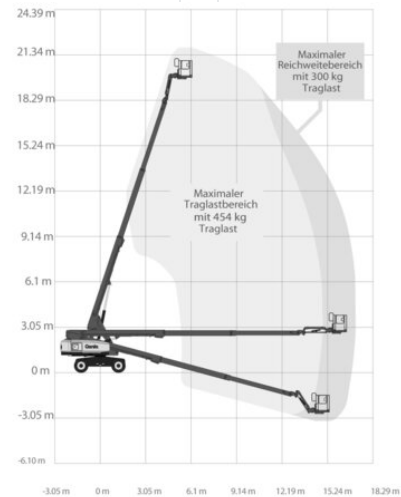

Telescopic Boom Lift MT 219DA+

Telescope Work Platforms

Product features

- Without outriggers
- With rotatable basket
- All wheel drive
- Basket jib
- Diesel all wheel drive

Technical data

| | |
|-----------------------------|---------------|
| Max. Working Height | 21.81 m |
| Max. Platform Height | 19.81 m |
| Slewing | 360° |
| Platform length | 2.44 m |
| Platform width | 0.91 m |
| Capacity | 300 kg |
| Platform rotation | 2 x 80° |
| Transport length | 9.7 m |
| Transport width | 2.49 m |
| Height | 2.82 m |
| Gross weight | 11,415 kg |
| Drive | Diesel-Allrad |
| Inclination across | 5 ° |
| Inclination along | 7 ° |