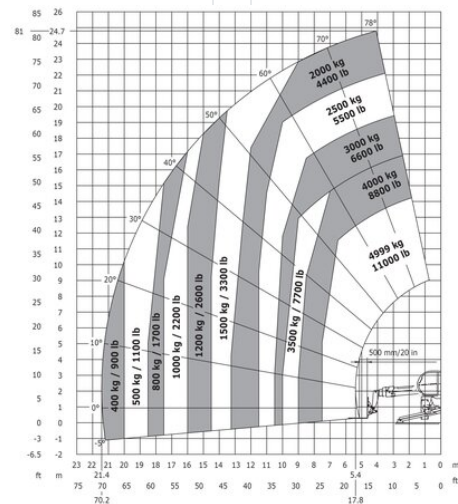

Telehandler MTS 50.25R

Telehandlers

Product features

- All wheel drive
- With rotatable outriggers
- Incl. 1,20m long forks
- Platform length to 7,20

Technical data

Lifting height	25.5 m
Capacity	4,999 kg
Lifting height with full capacity	14 m
Capacity at full lift height	2,000 kg
Outreach with full capacity	7.5 m
Max. capacity at full outreach	400 kg
Transport length	6.7 m
Transport width	2.49 m
Height	3.05 m
Gross weight	18,500 kg
Drive	Diesel-Allrad