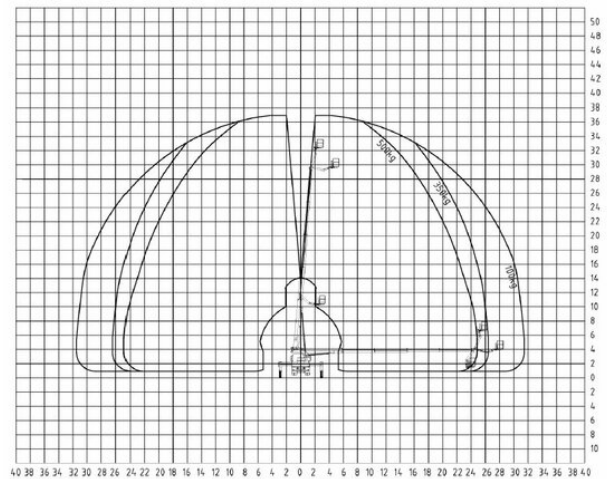

# Truck-mounted Platform Lift MTG 37A

### Technical data

<b>Max. Working Height</b>	37 m
<b>Max. Platform Height</b>	35 m
<b>Slewing</b>	500°
<b>Platform width</b>	0.8 m
<b>Platform length</b>	2 m
<b>Capacity</b>	500 kg
<b>Platform rotation</b>	2 x 85 °
<b>Transport length</b>	8.5 m
<b>Transport width</b>	2.6 m
<b>Height</b>	3.93 m
<b>Gross weight</b>	17,490 kg