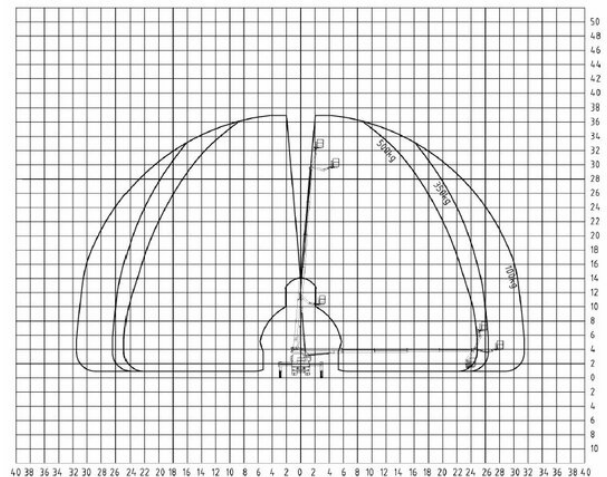

# Truck-mounted Platform Lift MTG 37A

### Technical data

<b>Max. Working Height</b>	37 m
<b>Max. Platform Height</b>	35 m
<b>Slewing</b>	500°
<b>Platform width</b>	0.8 m
<b>Platform length</b>	2 m
<b>Capacity</b>	500 kg
<b>Platform rotation</b>	2 x 85 °
<b>Transport length</b>	8.5 m
<b>Transport width</b>	2.6 m
<b>Height</b>	3.93 m
<b>Gross weight</b>	17,490 kg