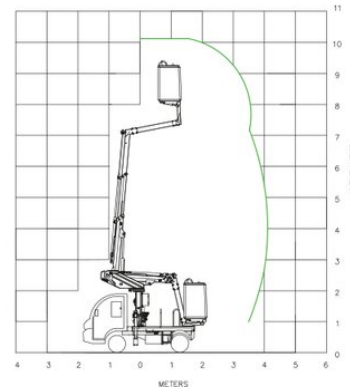

# Truck-mounted Platform Lift MTG 10E

### Technical data

<b>Max. Working Height</b>	10 m
<b>Max. Platform Height</b>	8 m
<b>Slewing</b>	420°
<b>Platform width</b>	0.8 m
<b>Platform length</b>	0.75 m
<b>Capacity</b>	120 kg
<b>Stabiliser width</b>	0 m
<b>Transport length</b>	5.1 m
<b>Transport width</b>	1.73 m
<b>Height</b>	2.55 m
<b>Gross weight</b>	2,080 kg