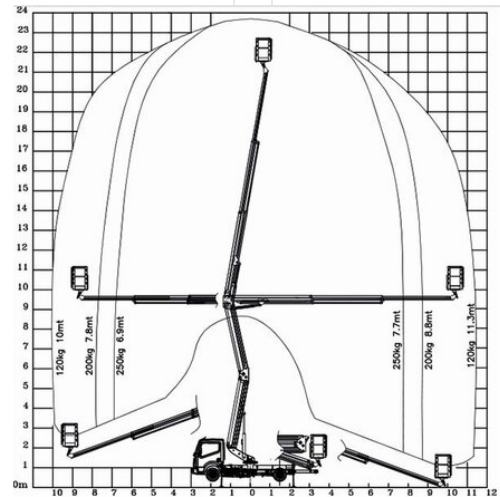

# Truck-mounted Platform Lift MTG 24B

Truck Mounted Platforms

## Product features

- For self drive with driver's license "B"
- Self-leveling
- With rotatable basket

## Technical data

<b>Max. Working Height</b>	23.6 m
<b>Max. Platform Height</b>	21.6 m
<b>Slewing</b>	450°
<b>Platform width</b>	0.7 m
<b>Platform length</b>	1.4 m
<b>Capacity</b>	250 kg
<b>Platform rotation</b>	2x 60°
<b>Stabiliser width both sides</b>	3 m
<b>Transport length</b>	7.53 m
<b>Transport width</b>	2.24 m
<b>Height</b>	2.9 m
<b>Gross weight</b>	3,350 kg