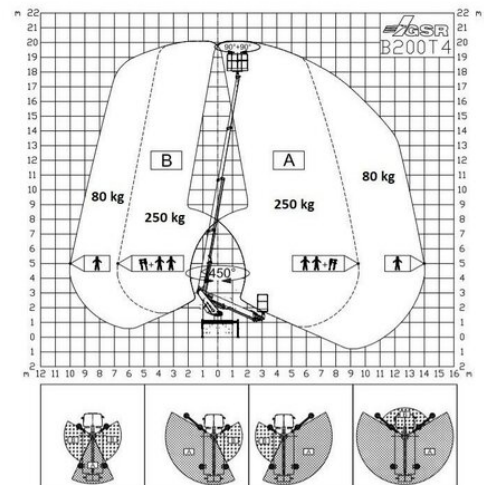

Truck-mounted Platform Lift MTG 20

Truck Mounted Platforms

Product features

- For self drive with driver`s license "B"
- Self-leveling
- With rotatable basket
- 230 V Powersupply in basket

Technical data

Max. Working Height	20 m
Max. Platform Height	18 m
Slewing	450°
Platform width	1.4 m
Platform length	0.7 m
Capacity	250 kg
Platform rotation	2x 90 °
Min. Stabilizer Width	2.2 m
Stabiliser width both sides	3.3 m
Transport length	7.33 m
Transport width	2.16 m
Height	2.95 m
Gross weight	3,350 kg