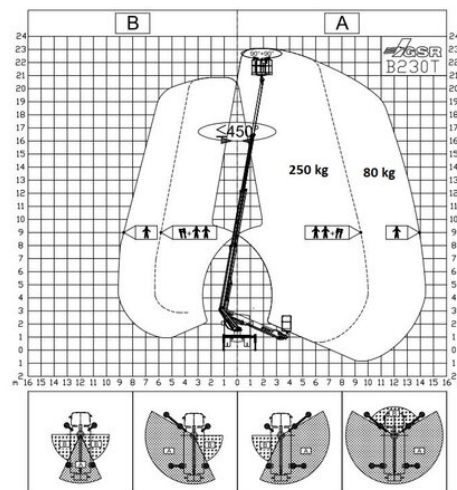

Truck-mounted Platform Lift MTG 23

Truck Mounted Platforms

Product features

- For self drive with driver`s license "B"
- 230 V Powersupply in basket
- Self-leveling

Technical data

Max. Working Height	23 m
Max. Platform Height	21 m
Slewing	450°
Platform width	1.4 m
Platform length	0.7 m
Capacity	250 kg
Platform rotation	+/- 90°
Stabiliser width	3.3 m
Stabiliser width both sides	3.3 m
Transport length	7.9 m
Transport width	2.2 m
Height	3 m
Gross weight	3,350 kg