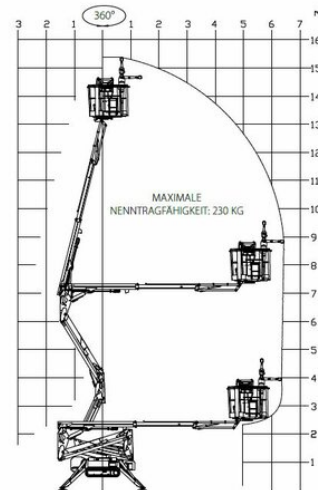

Crawler Boom MT 153R

Special-Purpose Work Platforms

Product features

- Tracked chassis with outriggers
- Non marking rubber chain
- Basket jib
- Leveling in slope possible

Technical data

Max. Working Height	15.3 m
Max. Platform Height	13.3 m
Slewing	360°
Platform length	0.6 m
Platform width	1.3 m
Capacity	230 kg
Platform rotation	0
Stabiliser width	3.4 m
Transport length	4.03 m
Transport width	1.48 m
Height	2 m
Gross weight	2,080 kg
Drive	Batterie