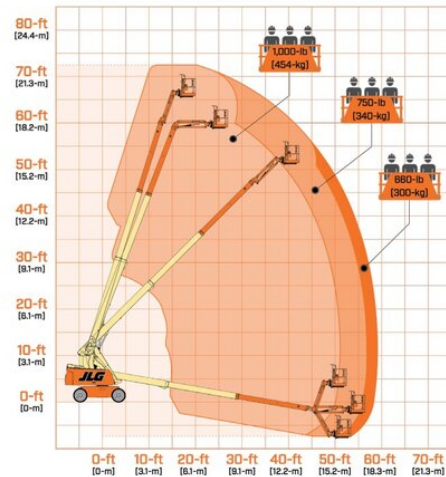

Articulated Boom Lift MT 220DA++

Telescope Work Platforms

Product features

- Without outriggers
- With rotatable basket
- All wheel drive
- Basket jib
- Diesel all wheel drive

Technical data

Max. Working Height	22.1 m
Max. Platform Height	20.1 m
Slewing	360°
Platform length	2.44 m
Platform width	0.91 m
Capacity	454 kg
Platform rotation	2 x 90°
Transport length	10.2 m
Transport width	2.49 m
Height	2.58 m
Gross weight	13,300 kg
Drive	Diesel-Allrad (4x HD-Motoren)

GYÖR | DEBRECEN | BUDAPEST | BRATISLAVA | KOSICE