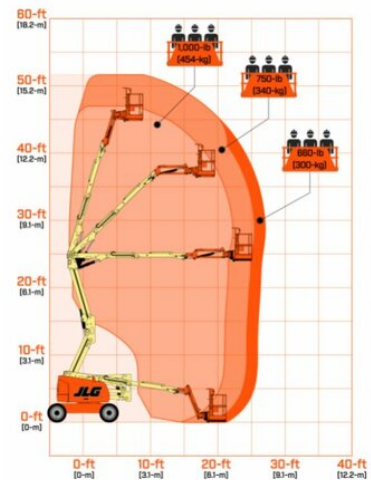

# Articulated Boom Lift MT 157DAJ+

## Telescope Work Platforms

### Technical data

|                             |               |
|-----------------------------|---------------|
| <b>Max. Working Height</b>  | 15.7 m        |
| <b>Max. Platform Height</b> | 13.7 m        |
| <b>Slewing</b>              | 360°          |
| <b>Platform length</b>      | 1.83 m        |
| <b>Platform width</b>       | 0.77 m        |
| <b>Capacity</b>             | 454 kg        |
| <b>Platform rotation</b>    | 2x90°         |
| <b>Transport length</b>     | 6.6 m         |
| <b>Transport width</b>      | 2.4 m         |
| <b>Height</b>               | 2.3 m         |
| <b>Gross weight</b>         | 7,448 kg      |
| <b>Drive</b>                | Diesel-Allrad |
| <b>Inclination across</b>   | 5 °           |
| <b>Inclination along</b>    | 5 °           |