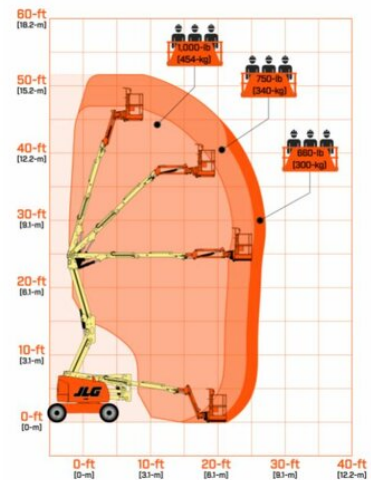

Telescope Work Platforms

Product features

- Without outriggers
- With rotatable basket
- All wheel drive
- Basket jib
- Diesel all wheel drive

Technical data

Max. Working Height	15.7 m
Max. Platform Height	13.7 m
Slewing	360°
Platform length	1.83 m
Platform width	0.77 m
Capacity	454 kg
Platform rotation	2x90°
Transport length	6.6 m
Transport width	2.4 m
Height	2.3 m
Gross weight	7,448 kg
Drive	Diesel-Allrad
Inclination across	5 °
Inclination along	5 °