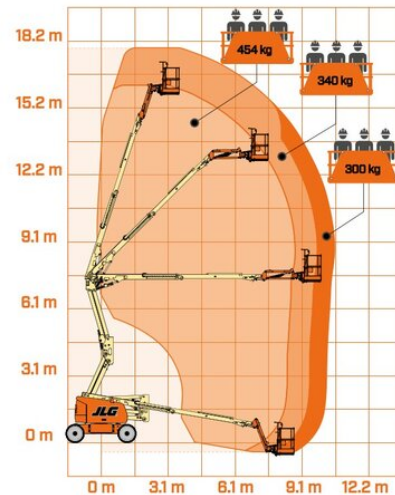

Articulated Boom Lift MT 180DAJ+

Telescope Work Platforms

Product features

- Without outriggers
- With rotatable basket
- All wheel drive
- Basket jib
- Diesel all wheel drive

Technical data

Max. Working Height	18 m
Max. Platform Height	16 m
Slewing	355°
Platform length	1.83 m
Platform width	0.76 m
Capacity	454 kg
Platform rotation	2 x 90°
Transport length	7.8 m
Transport width	2.4 m
Height	2.3 m
Gross weight	8,630 kg
Drive	Diesel-Allrad
Inclination across	5 °
Inclination along	5 °