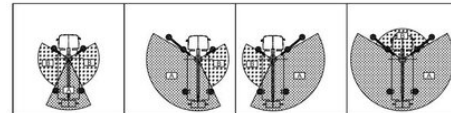

Truck-mounted Platform Lift MTG 17.7

Truck Mounted Platforms

Product features

- For self drive with driver`s license "B"
- Self-leveling
- With rotatable basket
- 230 V Powersupply in basket

Technical data

Max. Working Height	17.7 m
Max. Platform Height	15.7 m
Slewing	2 x 200°
Platform width	1.4 m
Platform length	0.7 m
Capacity	300 kg
Platform rotation	2 x 50°
Min. Stabilizer Width	2.2 m
Stabiliser width both sides	3.4 m
Transport length	7.2 m
Transport width	2.2 m
Height	3.05 m
Gross weight	3,350 kg