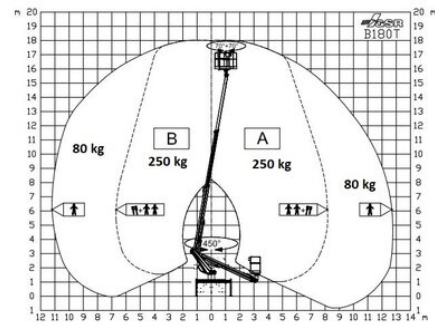

Truck-mounted Platform Lift MTG 17.7

Truck Mounted Platforms

Product features

- For self drive with driver`s license "B"
- Self-leveling
- With rotatable basket
- 230 V Powersupply in basket

Technical data

Max. Working Height	17.7 m
Max. Platform Height	15.7 m
Slewing	2 x 200°
Platform width	1.4 m
Platform length	0.7 m
Capacity	300 kg
Platform rotation	2 x 50°
Min. Stabilizer Width	2.2 m
Stabiliser width both sides	3.4 m
Transport length	7.2 m
Transport width	2.2 m
Height	3.05 m
Gross weight	3,350 kg