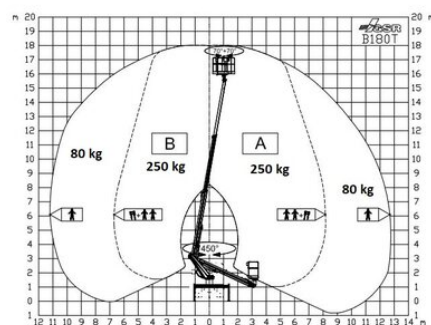

Truck Mounted Platforms

Product features

- For self drive with driver`s license "B"
- Self-leveling
- With rotatable basket
- 230 V Powersupply in basket

Technical data

Max. Working Height	17.7 m
Max. Platform Height	15.7 m
Slewing	2 x 200°
Platform width	1.4 m
Platform length	0.7 m
Capacity	300 kg
Platform rotation	2 x 50°
Min. Stabilizer Width	2.2 m
Stabiliser width both sides	3.4 m
Transport length	7.2 m
Transport width	2.2 m
Height	3.05 m
Gross weight	3,350 kg