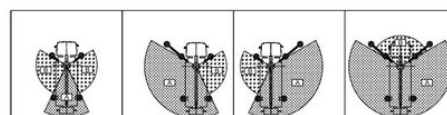

Truck Mounted Platforms

Product features

- For self drive with driver`s license "B"
- Self-leveling
- With rotatable basket
- 230 V Powersupply in basket

Technical data

Max. Working Height	17.7 m
Max. Platform Height	15.7 m
Slewing	2 x 200°
Platform width	1.4 m
Platform length	0.7 m
Capacity	300 kg
Platform rotation	2 x 50°
Min. Stabilizer Width	2.2 m
Stabiliser width both sides	3.4 m
Transport length	7.2 m
Transport width	2.2 m
Height	3.05 m
Gross weight	3,350 kg